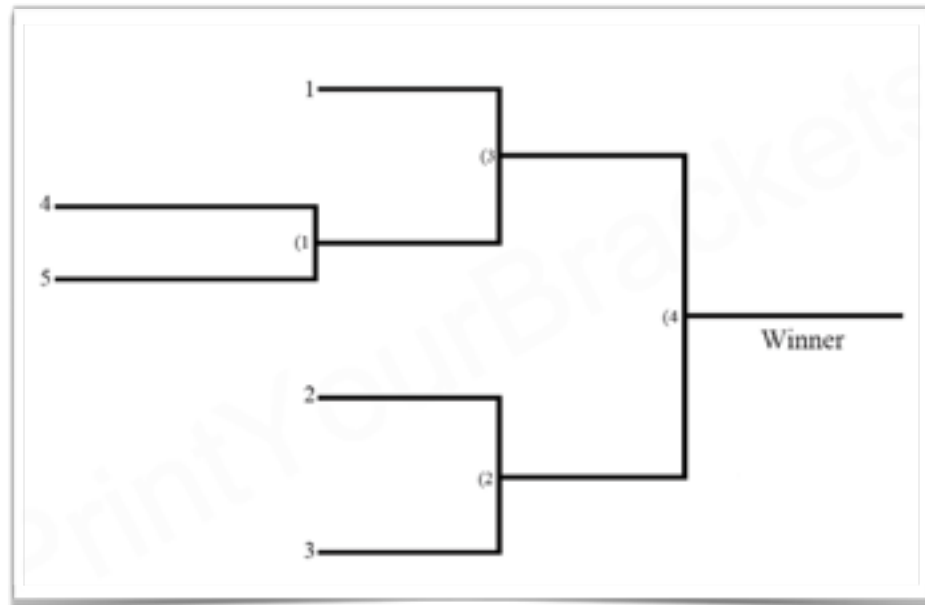

FRIDAY NOVEMBER 28th, 2014					
DEEP END					
		DIV	White	Dark	
4:00 PM	1	A	Mavericks Black	Shadow	
4:40 PM	2	B	KW Black	Mavericks Red	
5:20 PM	3	C	DDO 1	KW Red	
6:00 PM	4	G	Mavericks Girls	Capital Wave	
6:40 PM	5	A	Hamilton	Shadow	
7:20 PM	6	B	DDO 2	Mavericks Red	
8:00 PM	7	C	Titans	KW Red	
8:40 PM	8	G	DDO Girls	KW Girls	

SATURDAY NOVEMBER 29th, 2014					
		DIV	White	Dark	
7:45 AM	9	A	Mavericks Black	Hamilton	
8:30 AM	10	B	KW Black	DDO 2	
9:15 AM	11	C	DDO 1	Titans	
10:00 AM	12	G	KW Girls	Capital Wave	
10:45 AM	13	1	A1	C1	
11:30 AM	14	2	A2	C2	
12:15 PM	15	3	A3	C3	
1:00 PM	16	G	Mavericks Girls	DDO Girls	
1:45 PM	17	1	B1	C1	
2:30 PM	18	2	B2	C2	
3:15 PM	19	3	B3	C3	
4:00 PM	20	G	DDO Girls	Capital Wave	
4:45 PM	21	1	A1	B1	
5:30 PM	22	2	A2	B2	
6:15 PM	23	3	A3	C3	
7:00 PM	24	G	Mavericks Girls	KW Girls	

SUNDAY NOVEMBER 30th, 2014					
		DIV	White	Dark	
7:45 AM	25	KO2	6th place	9th place	
8:30 AM	26	KO1	4th place	5th place	
9:15 AM	27	G	4th	1st	
10:00 AM	28	KO2	7th place	8th place	
10:45 AM	29	KO1	2nd place	3rd place	
11:30 AM	30	G	2nd	3rd	
12:15 PM	31	KO2	Winner 25	Winner 28	
1:00 PM	32	KO1	1st	Winner 26	
1:45 PM	33	G	Loser 27	Loser 30	
2:30 PM	34	G	Winner 27	Winner 30	
3:15 PM	35	KO1	Winner 32	Winner 29	

14U Boys ROUND 1		
DIVISION A	DIVISION B	DIVISION C
Mavericks Black	KW Black	DDO 1
Hamilton	DDO 2	Titans
Shadow	Mavericks Red	KW Red

U14 Girls
Mavericks
DDO
KW
Capital Wave

14U Boys ROUND 2		
DIVISION 1	DIVISION 2	DIVISION 3
A1	A2	A3
B1	B2	B3
C1	C2	C3

14U Boys FINAL ROUND KNOCKOUT TEAMS 1-5 (KO1)